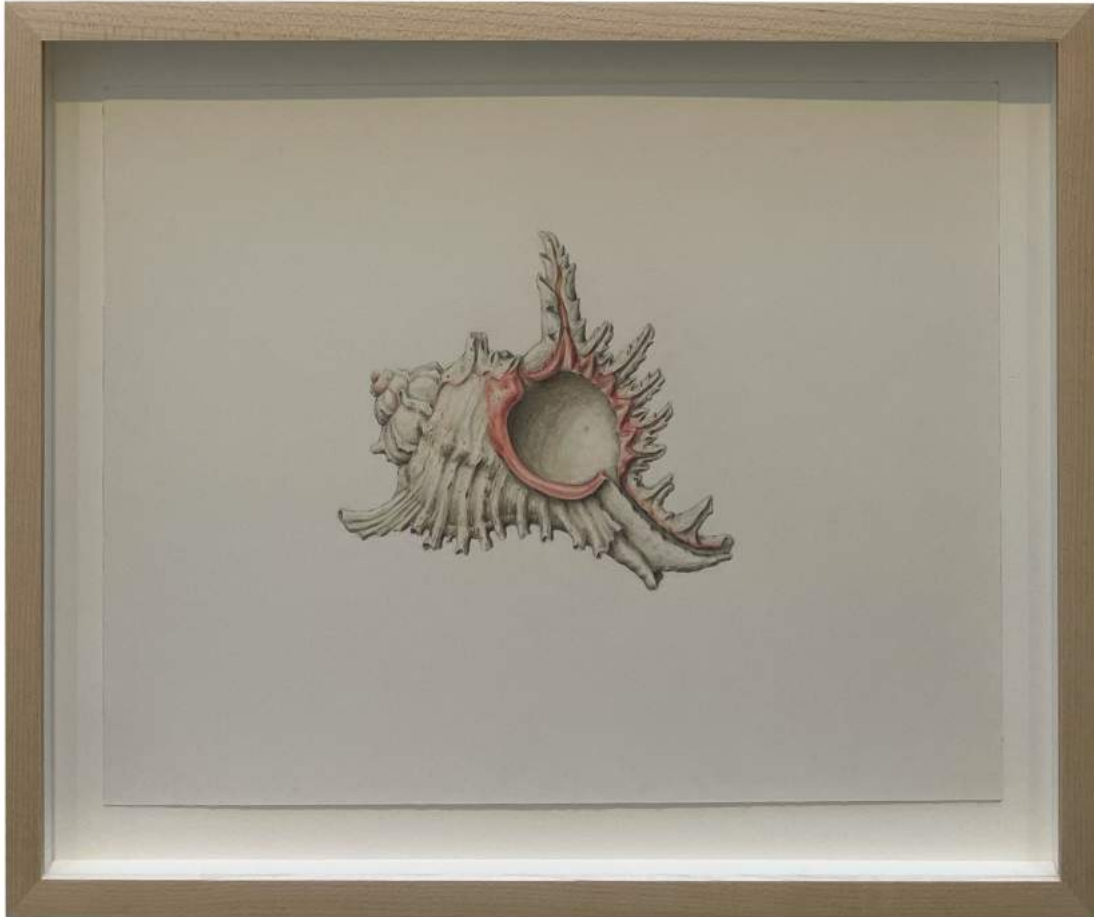

KRB

SICILIAN GREEN LEMON, 2021
H: 9.25" W: 9.25"
\$1400.00

KRB

AMALFI LEMON, 2021
H: 9.25" W: 9.25"
\$1400.00

KRB

GREEN GOURD, 2020
H: 11.25" W: 14.25"
\$1450.00

KRB

SWAN GOURD, 2020
H: 11.25" W: 14.25"
\$1450.00

KRB

CELADON GREEN URCHIN, 2021
H: 11.25" W: 14.25"
\$1550.00

KRB

GIANT FLOWER SAND DOLLAR, 2021
H: 14.25" W: 11.25"
\$1550.00

138 EAST 74TH STREET, NEW YORK, NY 10021
212 288 2221 INFO@KRBNYC.COM

KRB

MUREX RAMOSUS SHELL, 2021