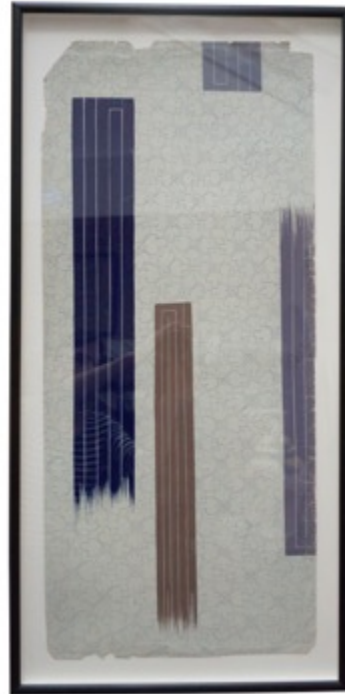

12. Geometric Moon Pattern on Purple  
H: 29" W: 13.75"  
\$1850.00

13. Lily on Deep Purple Plaid  
H: 30.25" W: 14.25"  
\$1950.00

138 EAST 74TH STREET, NEW YORK, NY 10021

212 288 2221 [INFO@KRBNYC.COM](mailto:INFO@KRBNYC.COM)

KRB

14. Morning Glory Moon on Black  
H: 15.25" W: 30.25"  
\$17500.00

15. Chrysanthemums Windows on Black  
H: 14" W: 22.25"  
\$1250.00

138 EAST 74TH STREET, NEW YORK, NY 10021

212 288 2221 [INFO@KRBNYC.COM](mailto:INFO@KRBNYC.COM)

16. Lily of the Valley on Pale Blue  
H: 31.75" W: 16"  
\$1950.00

17. Bold Stripe on Graphic Floral  
H: 31.5" W: 15.25"  
\$1850.00

18. Diagonal Multi Stripe on Burnt Orange  
H: 12.25" W: 17.25"  
\$1250.00

19. Pink Floral Pattern with Stripe on Slate  
H: 16.5" W: 12.5"  
\$1350.00

138 EAST 74TH STREET, NEW YORK, NY 10021

212 288 2221 [INFO@KRBNYC.COM](mailto:INFO@KRBNYC.COM)

KRB

20. Cherry on Pastel Swoop Back  
H: 13" W: 19"  
\$1550.00