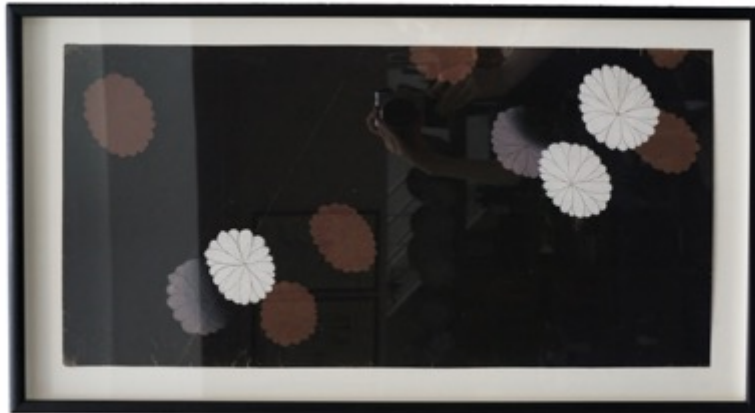

2. Mustard, White and Brown Flowers on Brick Orange
H: 14.75" W: 31"
$1450.00

KRB

3. Chrysanthemums on Black Background
H: 14.75" W: 24.5"
$1350.00